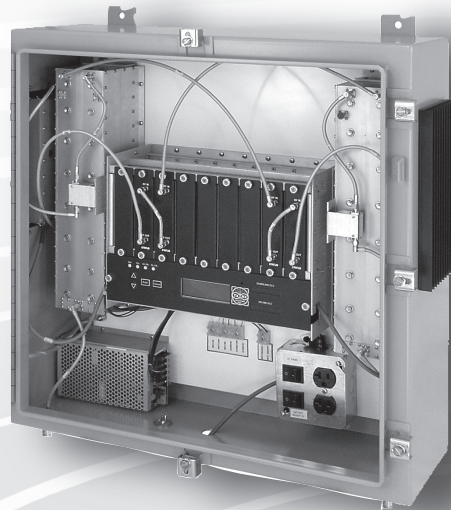

Series 62

Mission Critical In-Building Wireless Communications . . .

Bird® Technologies Group / TX RX Systems Signal Booster family and accessories provide best-in-class performance and reliability for In-Building applications.

SIGNAL BOOSTER II

Most trusted Public Safety rated booster for First Responders, Public Safety/Governmental agencies, and Private Enterprises.

SERIES 62

Exceptional balance of performance and value for basic In-Building coverage. Ideal for Industrial, Private Enterprise and Commercial Applications.